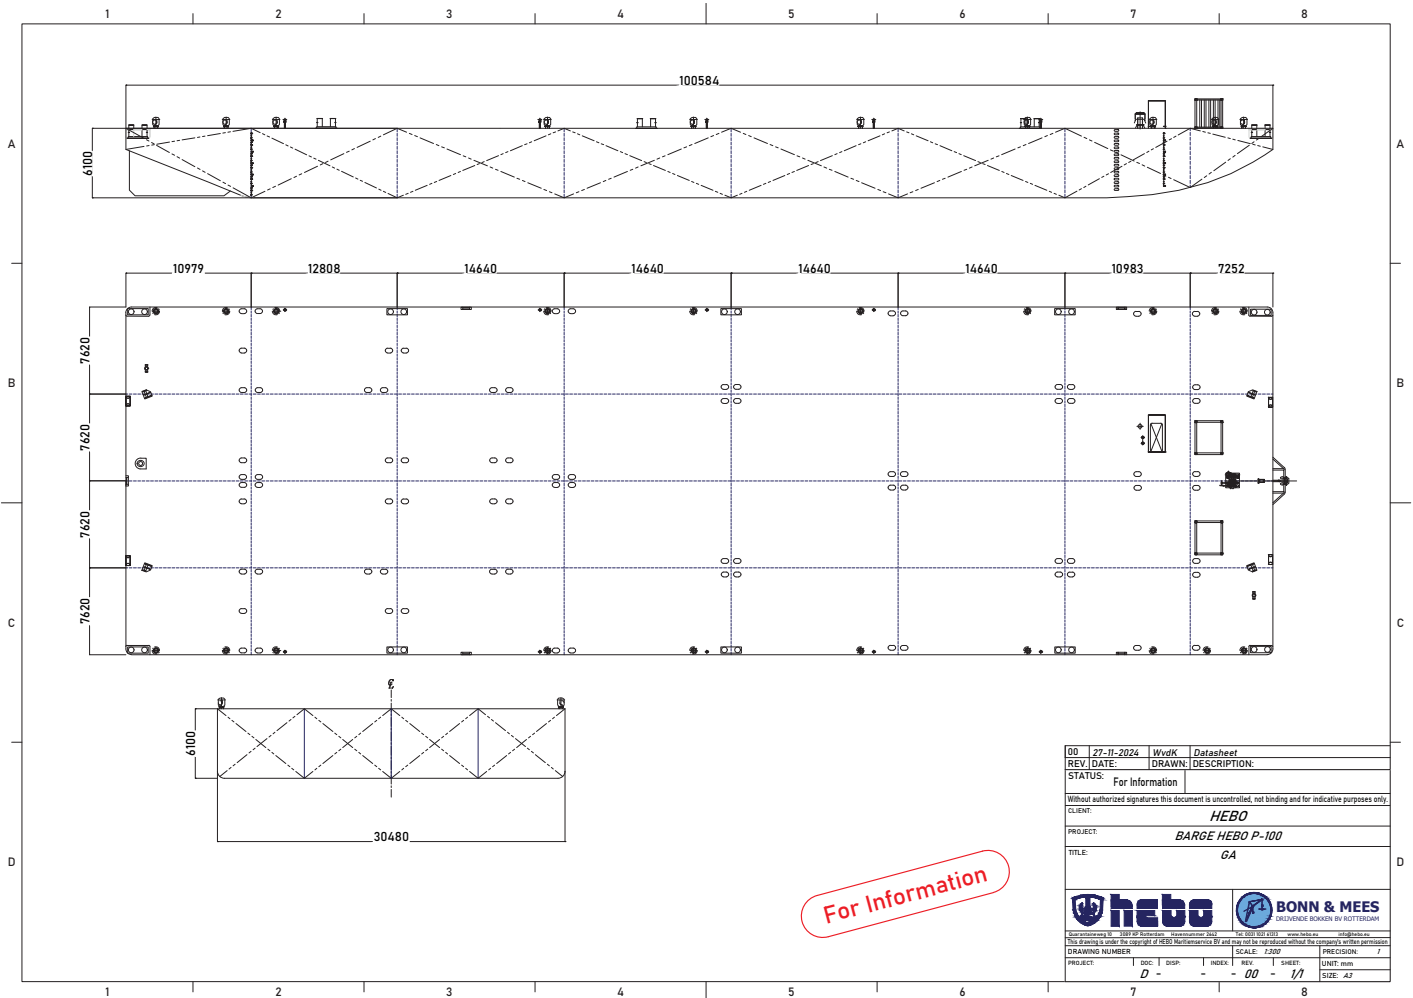

### MAIN DATA

Owner	Marine People B.V.
Type	Pontoon, Ocean going ballastible deck cargo
Classification	DNV 1A1 Barge
Port of Registry	Rotterdam, The Netherlands
Flag	Dutch
Built	2010
LOA	100.584 m
BOA	30.48 m
Breadth (mld.)	30.48 m
Depth (mld.)	6.1 m
Deck area (-)	3.065 m
Draught (mld.)	4.5 m
Empty draft	1.27 m

### TECHNICAL DATA

GT	4,946 t
NT	1,483 t
Lightweight	3,300 t
Deadweight	11,000 t

00	27-11-2024	WvdK	Datasheet
REV   DATE:	DRAWN:		DESCRIPTION:
STATUS: For Information			
Without authorized signatures this document is uncontrolled, not binding and for indicative purposes only.			
CLIENT: <b>HEBO</b>			
PROJECT: <b>BARGE HEBO P-100</b>			
TITLE: <b>GA</b>			
			
<small>                 This drawing is under the copyright of HEBO Maintenance BV and may not be reproduced without the company's written permission.                  DRAWING NUMBER: D - - - 00 - 1/1   SCALE: 2:50   PRECISION: 1   UNIT: mm   SIZE: A3             </small>			

**DRAWING**